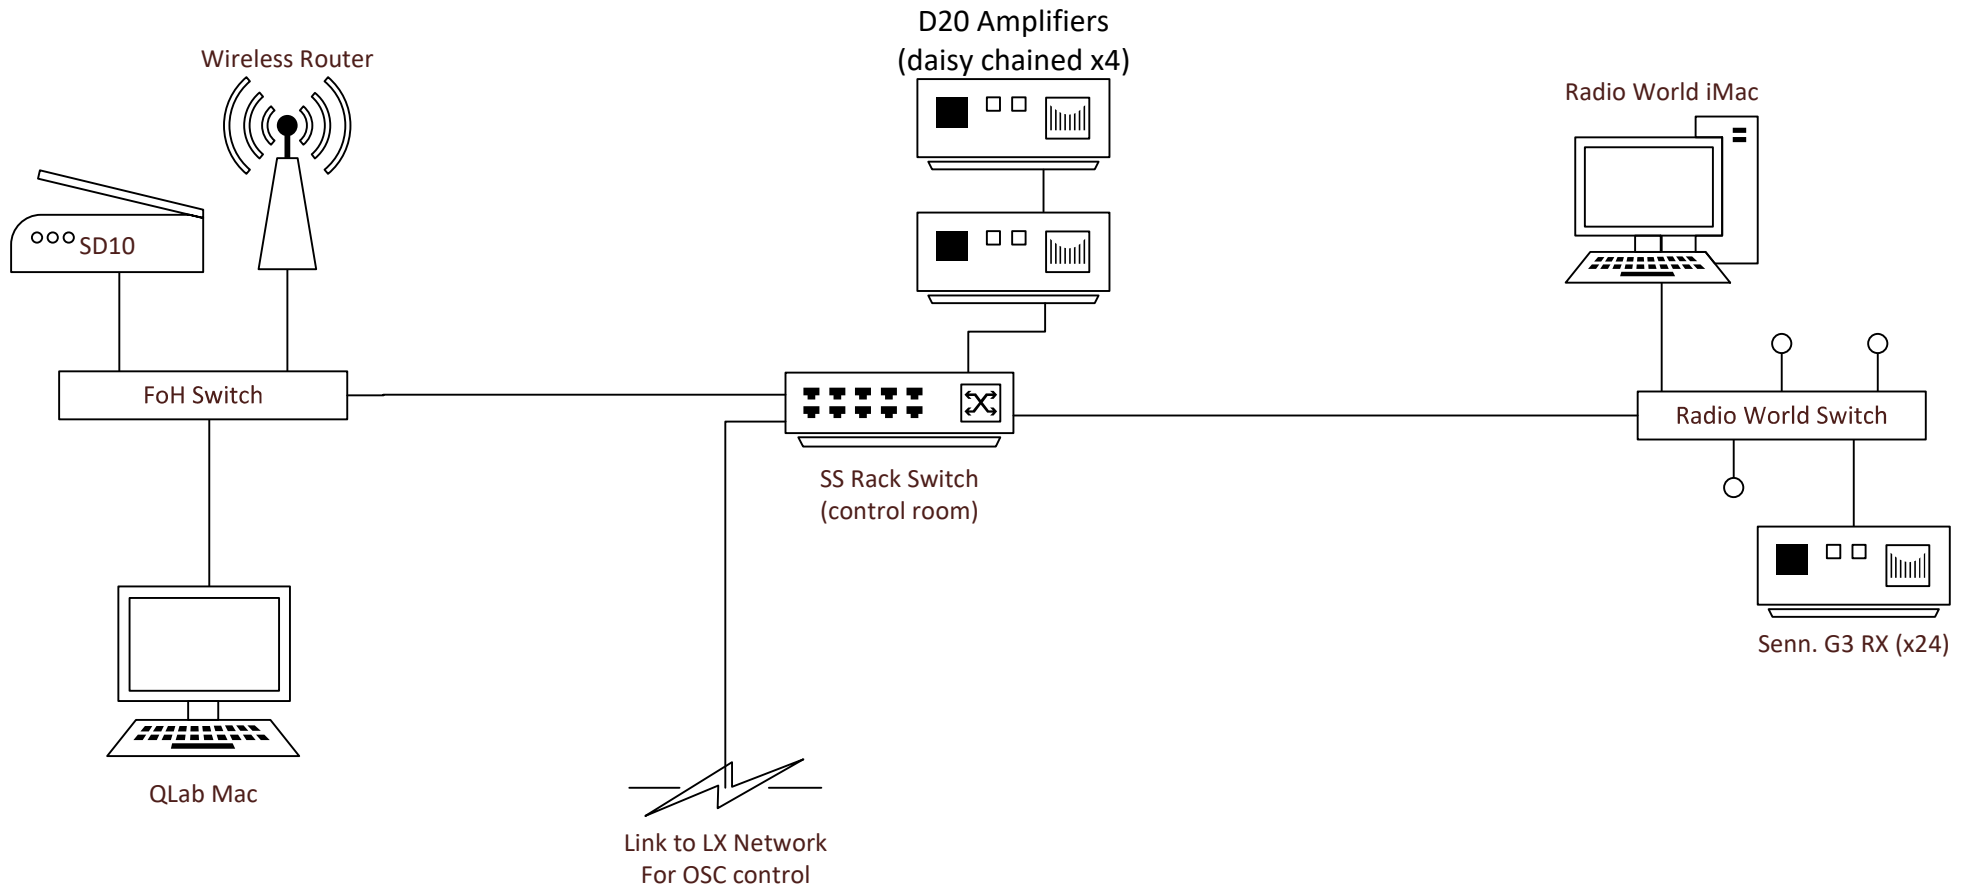

Antigone
Sound Schematic

SIZE	FSCM NO	CREATIVES		REV
A3		Director: Orla O'Laughlin, Sound Designer: Michael John McCarthy		V3
ISSUED	SCALE	1 : 1	SHEET	1 OF 3

REV.	DESCRIPTION	DATE	BY
V1	Initial	25/2	BH
V2	Re-ordered outputs	27/2	BH
V3	Fit-up accurate	13/3	BH

WC Master: SD10
48 KHz

MIDI

Antigone MIDI Diagram		SIZE	FSCM NO	CREATIVES	REV
		A4		Director: Orla O'Laughlin, Sound Designer: Michael John McCarthy	V2
DRAWN	Ben Hagle	SCALE	1 : 1	SHEET	2 OF 3
ISSUED	5/3/2020				

Antigone Network Diagram		SIZE	FSCM NO	CREATIVES	REV
DRAWN	Ben Hagle	A4		Director: Orla O'Laughlin, Sound Designer: Michael John McCarthy	V2
ISSUED	5/3/2020	SCALE	1 : 1	SHEET	3 OF 3