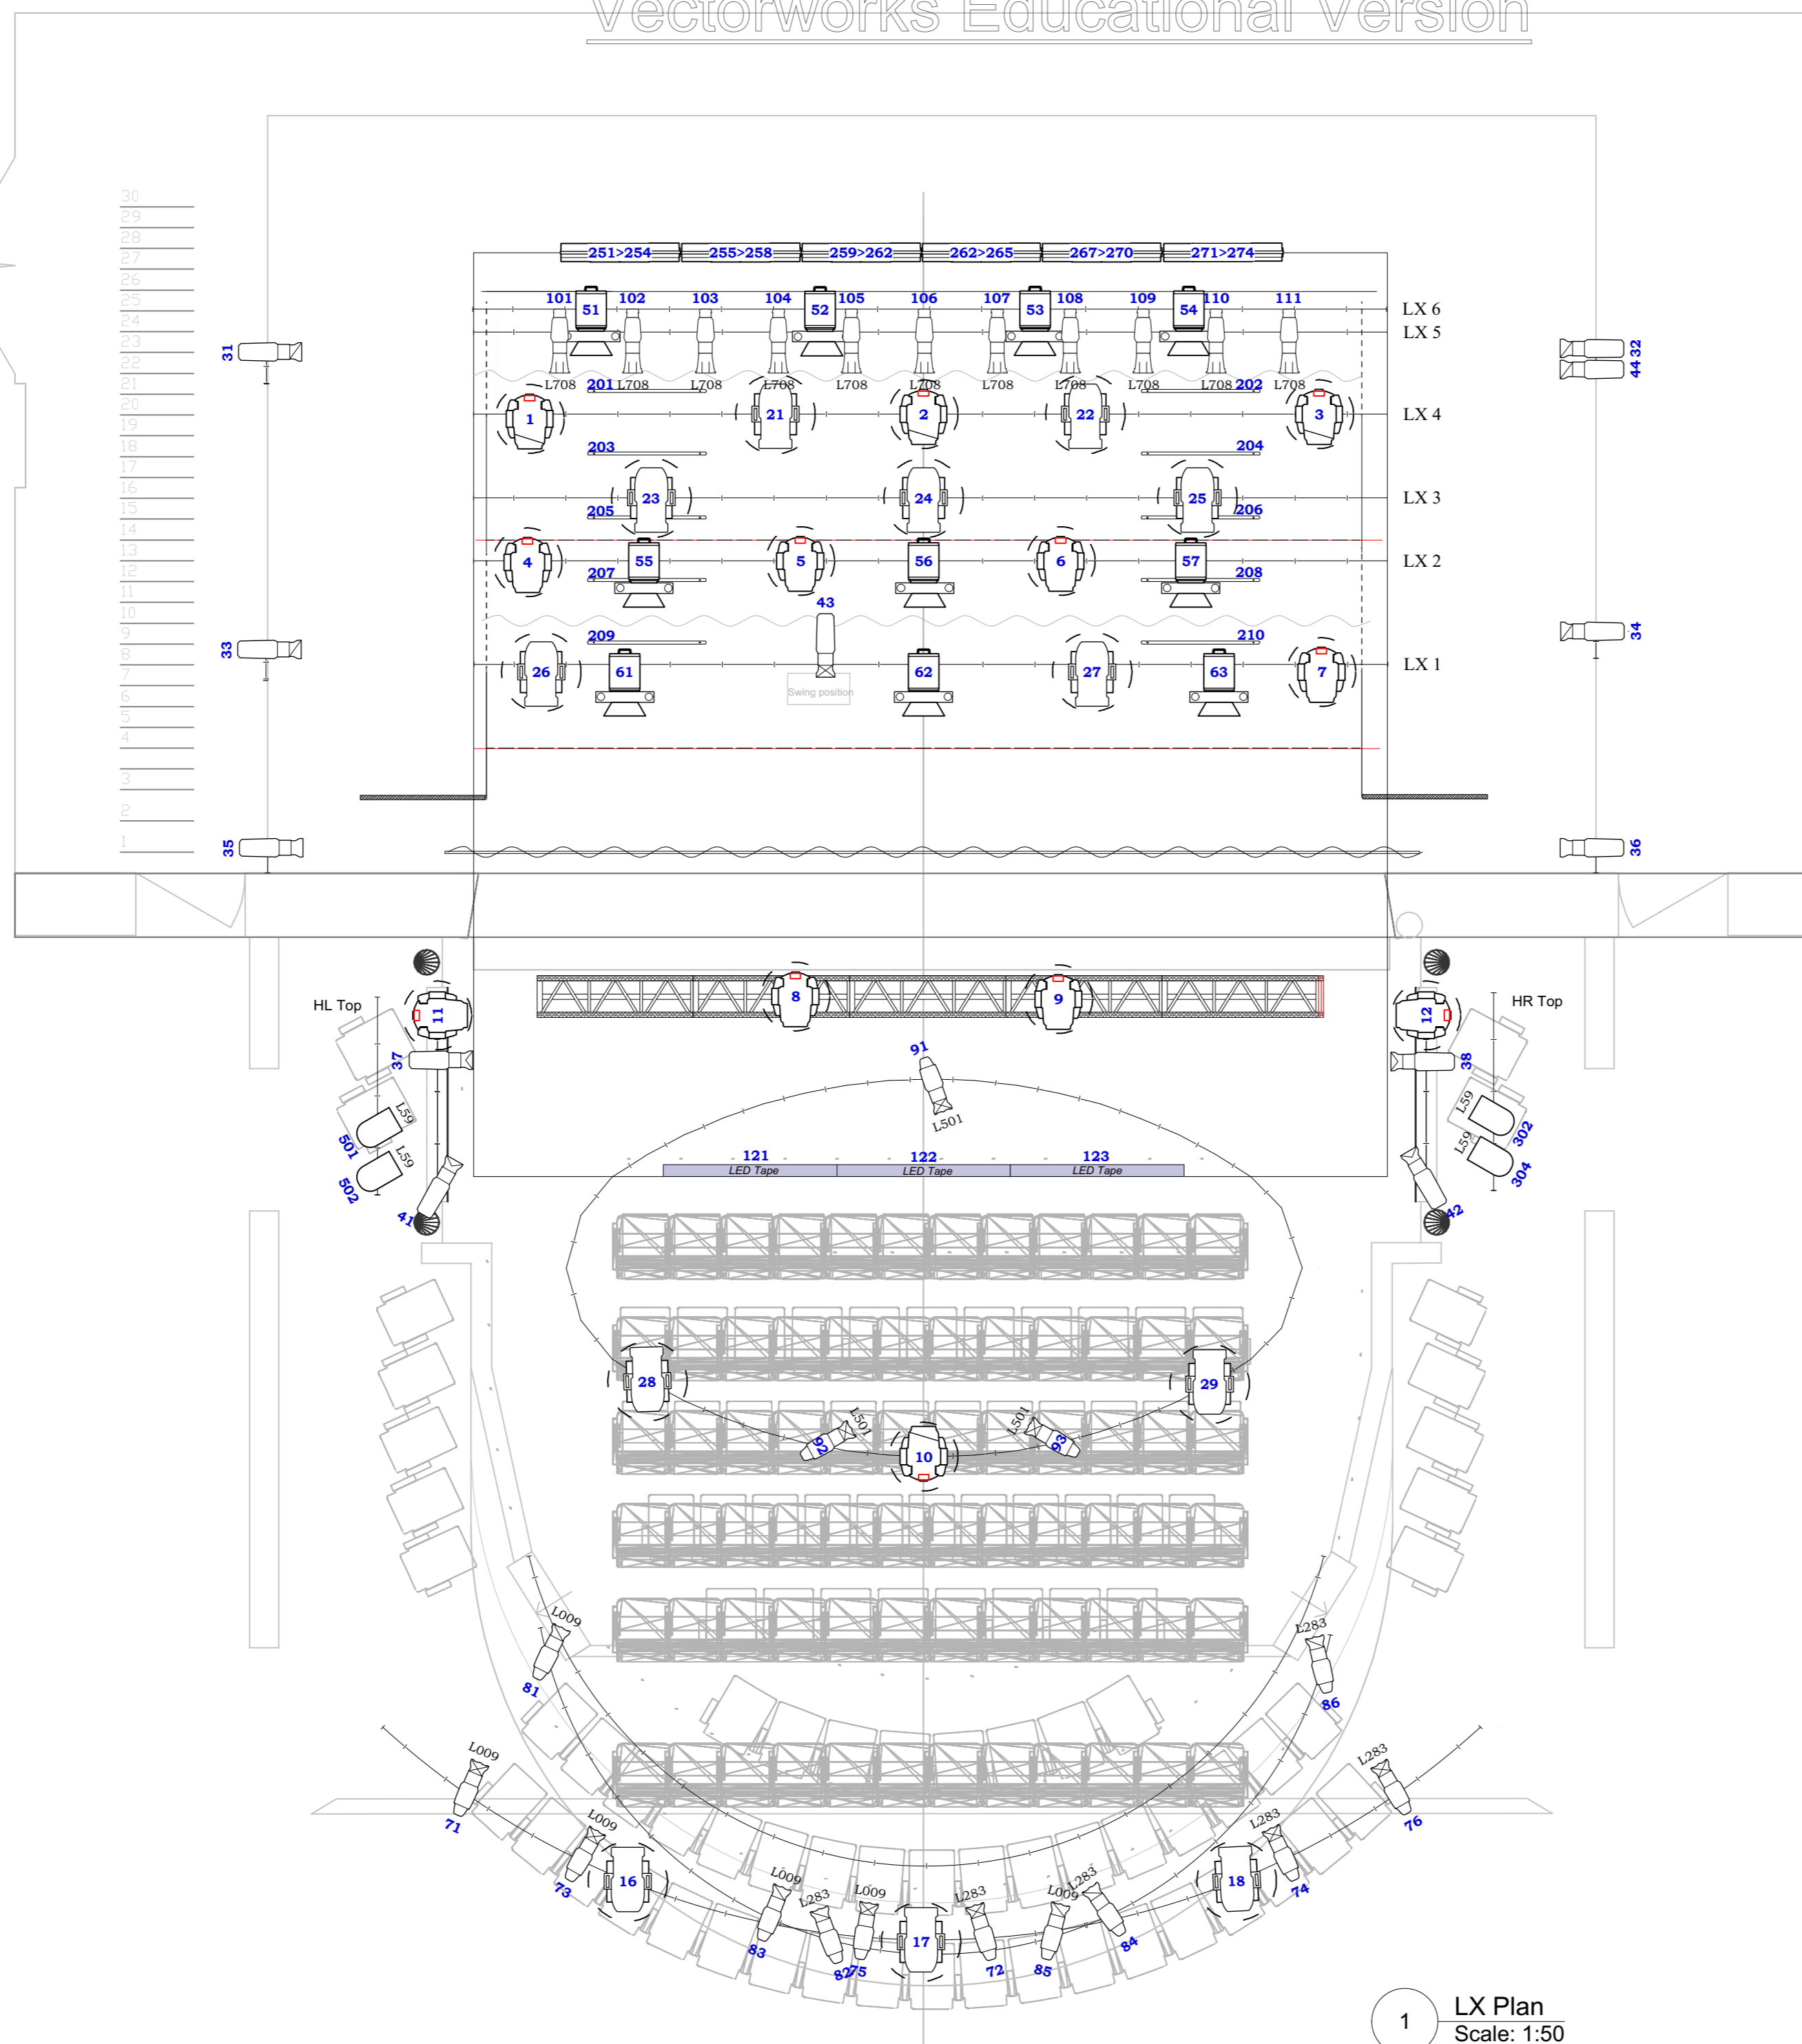

REVOLUTION

REVOLUTION SCROLL

LEADER	R00
LIGHT LAVENDER	R52
LAVENDER	R57
DOUBLE BLUE CTB	R3220
BRIGHT BLUE	R79
SLATE BLUE	R367
TRUDY BLUE	R78
THEATRE BOOSTER 1	R371
THEATRE BOOSTER 2	R372
THEATRE BOOSTER 3	R373
NC	L130
BASTARD AMBER	R02
PALE APRICOT	R304
PALE AMBER GOLD	R09
MEDIUM STRAW	R14
DEEP AMBER	R22
MEDIUM PINK	R36
CHERRY ROSE	R332
LIGHT RED	R26
LIGHT RELIEF YELLOW	R313
PEA GREEN	R86
TRAILER	R00

GENERIC SCROLLER

PALE LAVENDER	R53
LIGHT LAVENDER	R52
LAVENDER	R57
JORDAN BLUE	R366
SLATE BLUE	R367
SAPPHIRE BLUE	R383
SURPRISE BLUE	R82
TRUDY BLUE	R78
THEATRE BOOSTER 1	R371
THEATRE BOOSTER 2	R372
THEATRE BOOSTER 3	R373
NC	L130
BASTARD AMBER	R02
PALE APRICOT	R304
PALE AMBER GOLD	R09
MEDIUM STRAW	R14
DEEP AMBER	R22
LIGHT RED	R26
LIGHT RELIEF YELLOW	R313
MEDIUM PURPLE	R49
CHERRY ROSE	R332
BRIGHT BLUE	R79
DARK YELLOW GREEN	R90
MEDIUM RED	R27

	ETC Source4 14deg @ 575 w	11
	ETC CE Source4 19deg @ 575w	9
	ETC CE Source4 26deg @ 575w	6
	ADB Lighting F201 @ 2kw	10
	Selecon LUI CYC 4	6
	USITT PAR64-MFL @ 1kw	4
	ETC Source4 LED 19deg @ 140w	1
	ETC Source4 LED 26deg @ 140w	5
	ETC Source4 LED 36deg @ 140w	2
	ETC Source4 LED 50deg @ 140w	4
	ETC Revolution @ 750w	12
	Martin MAC TW1 @ 1.233kw	8
	Martin MAC TW1 Narrow @ 1.233kw	4
	Wybron The Scroller 8 Light	10

Director: Abigail Graham  
 Designer: Sarah Beaton  
 Lighting Designer: Sofia Di Lorenzo  
 Production Electrician: Matt Dean

Lighting Plan V7  
 Date: 30/01/20  
 Scale: 1:50 @ A2  
 Earthquakes in London  
 Milton Court Theatre  
 February 2020