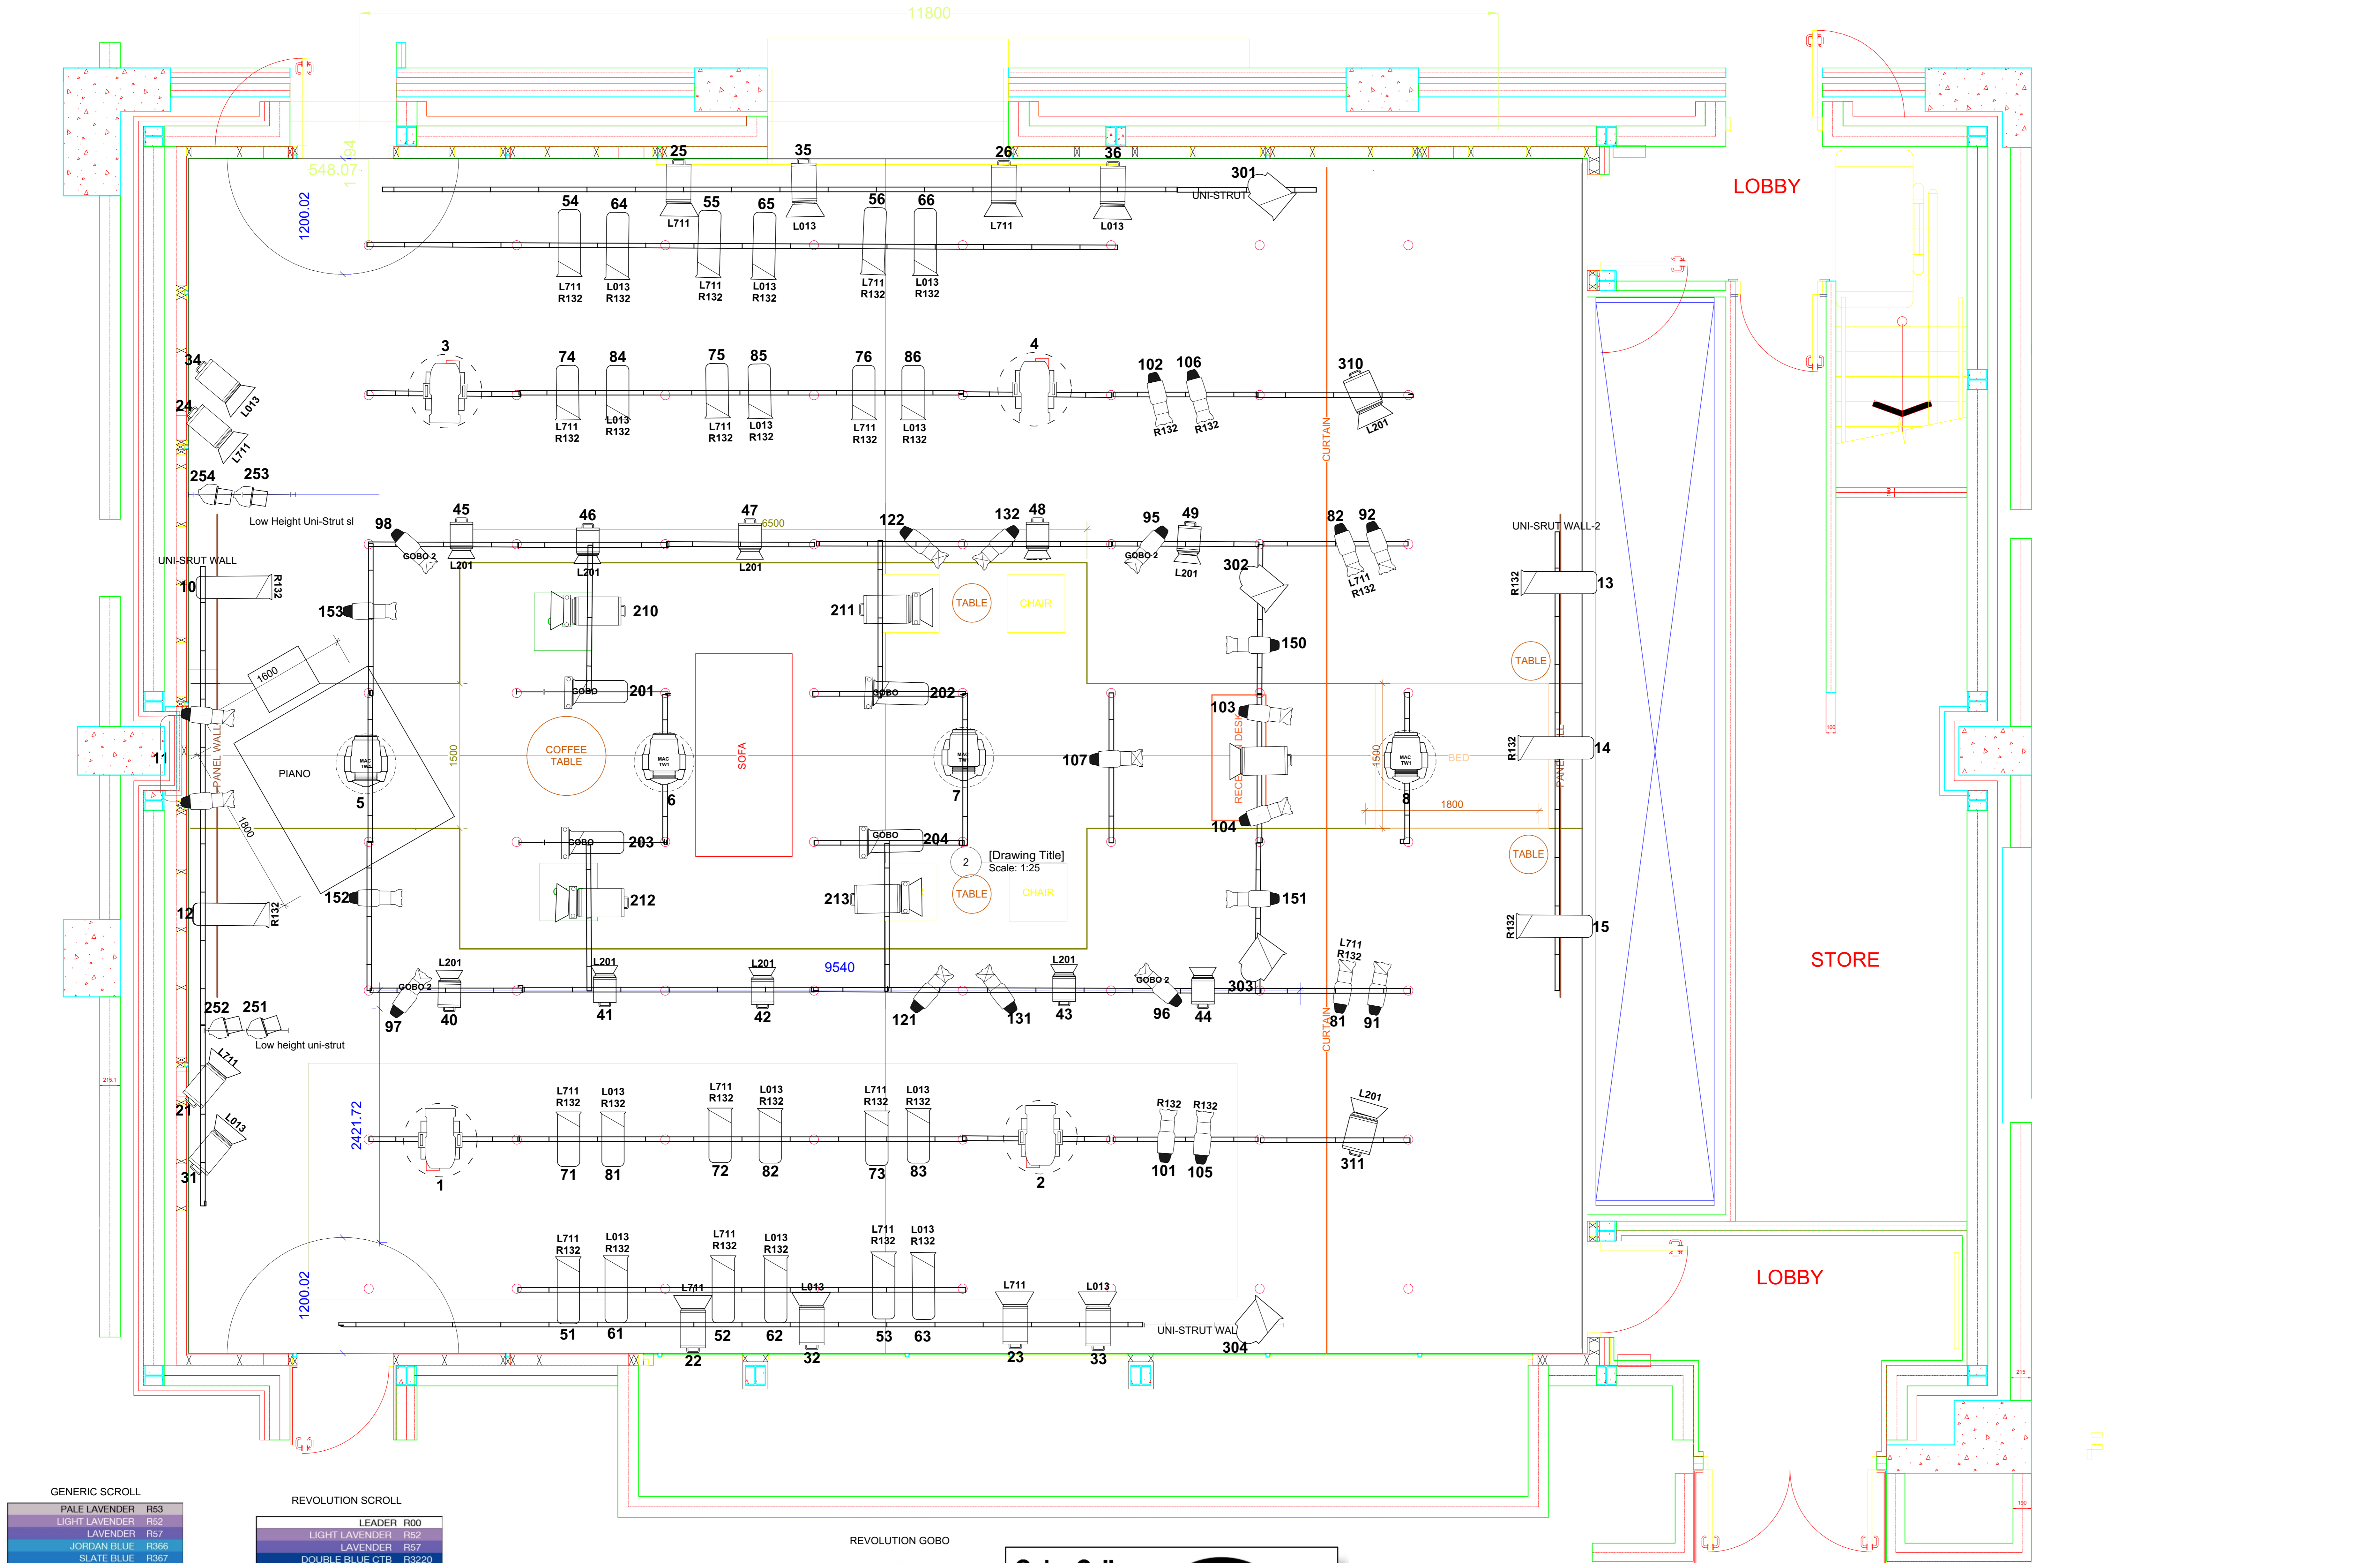

KEY TO INSTRUMENTS USED

Symbol Key		
	ADB Lighting C103	12
	ADB Lighting C203	5
	ADB Lighting F101	10
	ADB Lighting F201	2
	ETC Source4 19deg 750W	5
	ETC Source4 26deg 750W	8
	ETC Source4 50deg 750	4
	ETC Source4 36deg 750W	8
	Robert Juliat 310 HF Fresnel	4
	Robert Juliat 611 SX	6
	Robert Juliat 613 SX	16
	Robert Juliat 614 SX	12
MOVING LIGHTS		
	MAC TW1	4
	ETC Revolution	4
ACCESSORIES		
	4-Panel Barn Door	18
	7.5in 4 Leaf Barn Door	10

TYPICAL UNIT:

COLOUR	GOGO	UNIT NUMBER	CHANNEL NUMBER

AUTUMN OPERA SCENES

LIGHTING: MATT HOCKLEY
DESIGN: ANNA REID

LIGHTING BY: MATT HOCKLEY

E: MATTHEWHOCKLEY@BTINTERNET.COM

DRAWN: MATT HOCKLEY

DRAWING: V3 REV: 08/11/19

LIGHTING LAYOUT

SCALE: 1:25 PAPER: 1:25@A0

NOTES:
- UNI-STRUT HEIGHTS ARE TBC.
- ANY COLOUR NOT ON PLAN IS TBC
- FINAL GOGO CALL TBC

GENERIC SCROLL

PALE LAVENDER	R53
LIGHT LAVENDER	R52
LAVENDER	R57
JORDAN BLUE	R366
SLATE BLUE	R367
SAPPHIRE BLUE	R303
SURPRISE BLUE	R82
TRUDY BLUE	R78
THEATRE BOOSTER 1	R371
THEATRE BOOSTER 2	R372
THEATRE BOOSTER 3	R373
THEATRE BOOSTER 3	NC L130
BASTARD AMBER	R02
PALE APRICOT	R304
PALE AMBER GOLD	R09
MEDIUM STRAW	R14
DEEP AMBER	R22
LIGHT RED	R26
LIGHT RELIEF YELLOW	R313
MEDIUM PURPLE	R49
CHERRY ROSE	R332
BRIGHT BLUE	R79
DARK YELLOW GREEN	R90
MEDIUM RED	R27

REVOLUTION SCROLL

LEADER	R00
LIGHT LAVENDER	R52
LAVENDER	R57
DOUBLE BLUE CTB	R320
BRIGHT BLUE	R79
SLATE BLUE	R367
TRUDY BLUE	R78
THEATRE BOOSTER 1	R371
THEATRE BOOSTER 2	R372
THEATRE BOOSTER 3	R373
THEATRE BOOSTER 3	NC L130
BASTARD AMBER	R02
PALE APRICOT	R304
PALE AMBER GOLD	R09
MEDIUM STRAW	R14
DEEP AMBER	R22
MEDIUM PINK	R56
CHERRY ROSE	R332
LIGHT RED	R26
LIGHT RELIEF YELLOW	R313
PEACHES	R23
TRAILER	R00

Colour Call

	R09
	L013
	L711
	L201

Pendant Channels SL - SR

401
402
403
404
405
406
407
408