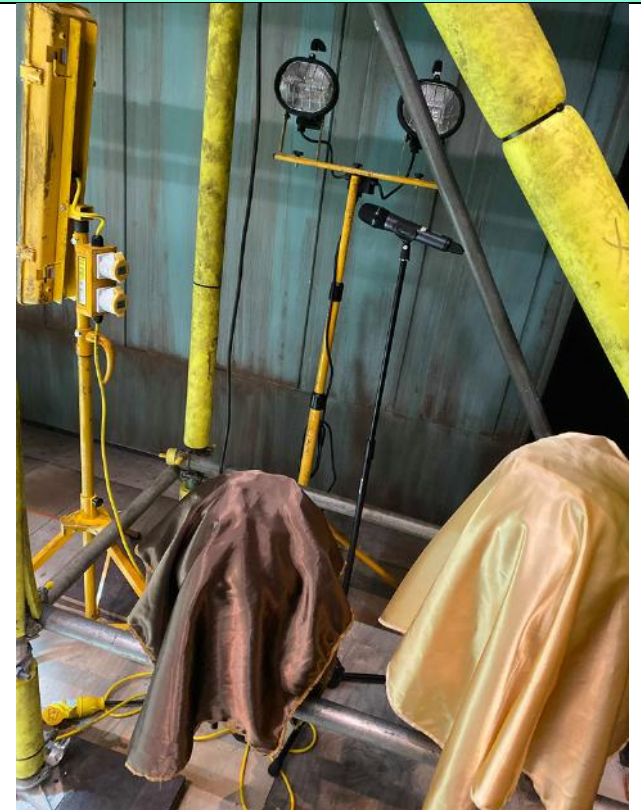

ASM Setting List - Stage

Provok'd

Final Version

SL TABLE, UNDER SL SEATING BANK

Martyn's green Foppington wig

X3 click clack hair slide - Phillip

Mackenzie's grey wig

UNDER SL SCAFFOLDING

Mic number 1 on mic stand

TR1 double LX fixture - cable coiled

Bella's wig – covered in sheet

Dave's wig – covered in sheet