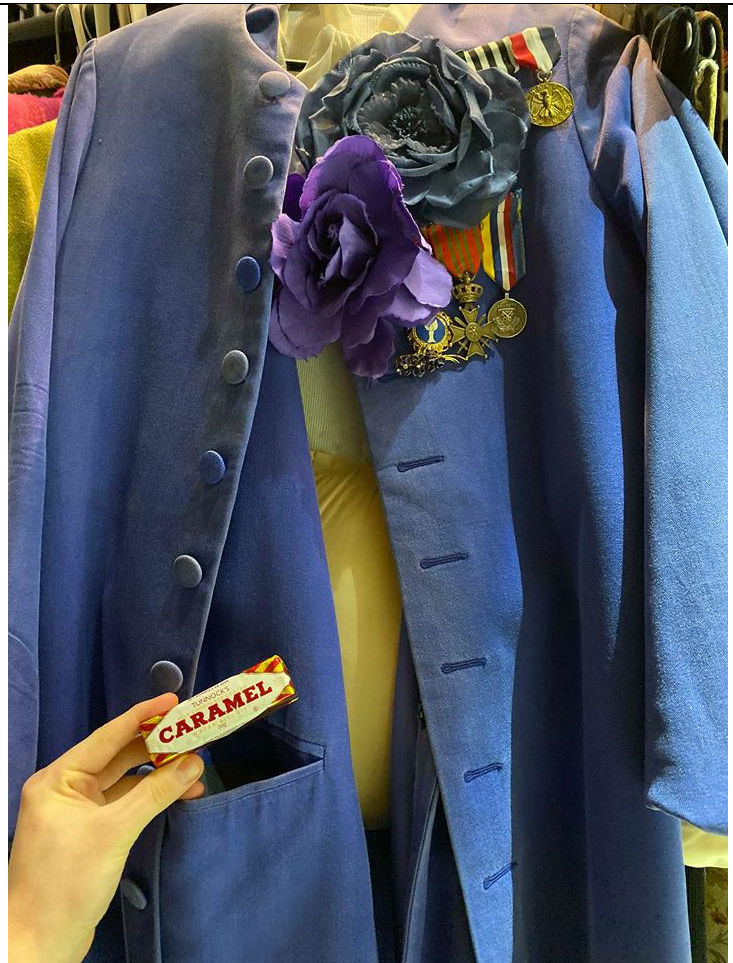

Lady squeamish fan set in shoe rack  
top shelf (with hairnet/shoes)

**ASM Setting List - Stage**

Provok'd

Final Version

Chocolate wafer

Set in Sir Jasper blue/purple coat pocket

Erigo's snuff box inside right jacket pocket of Lloyd's yellow jacket