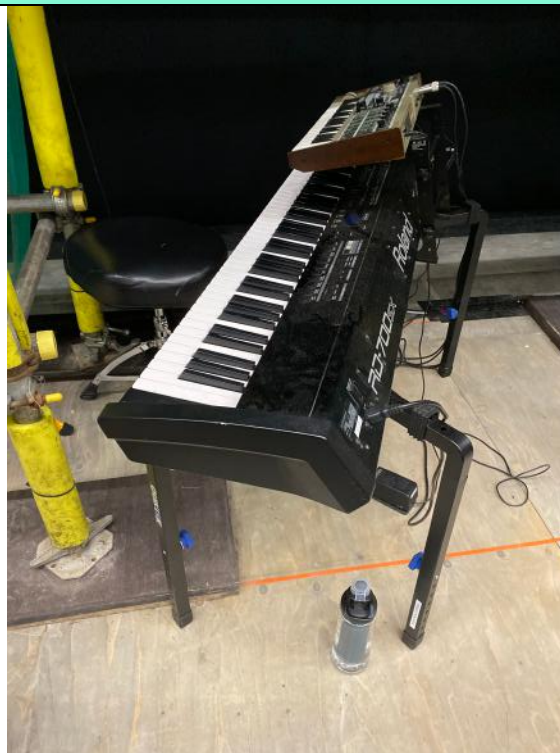

Provok'd

Final Version

Red fan on 1<sup>st</sup> level of scaff - Mikai

**KEYBOARD, USR**

Water bottle – Alex (Joe Pitts)

**ASM Setting List - Stage**

Provok'd

Final Version