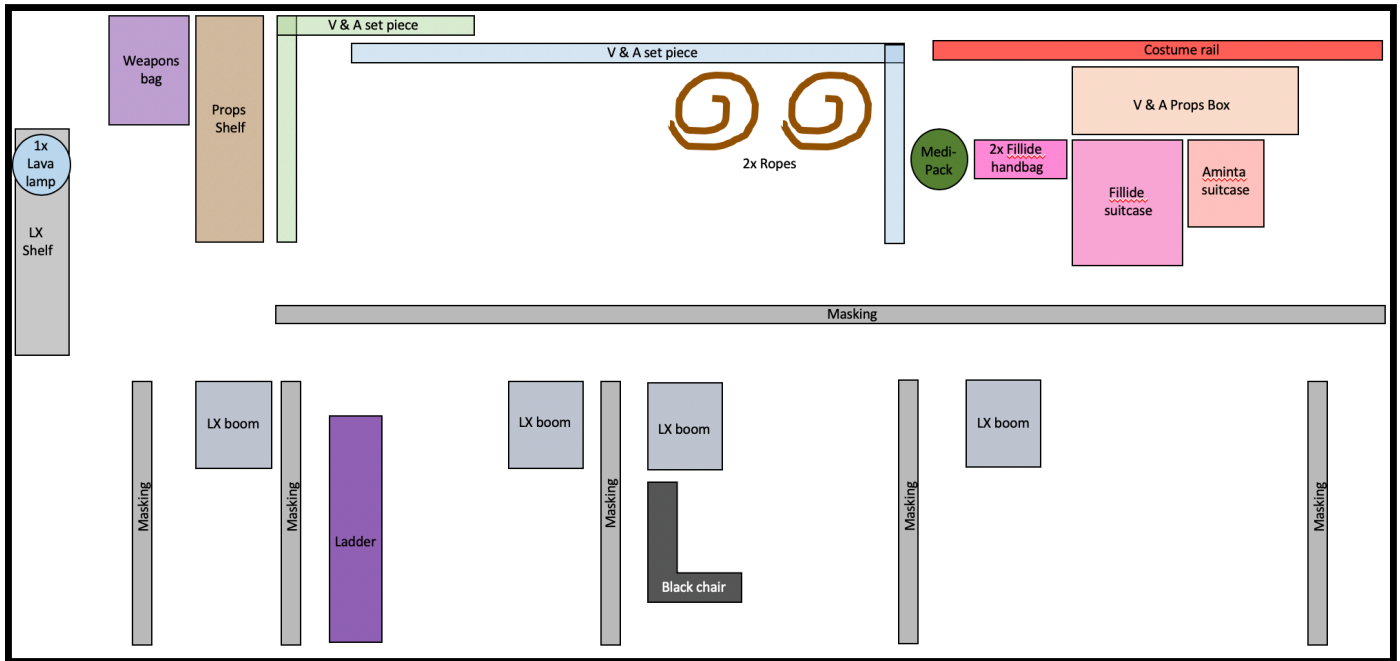

SETTING LIST

V4 - SL ASM

Summer Opera double bill | 2019

AMINTA E FILLIDE - On Stage						
SL Setting List	Where	Extra Info	S1	S2	S3	S4
Hand Held fan	USR	Plugged in				

USL

USL PRE-ACT 1

DSL

AMINTA E FILLIDE - SL Props						
SL Setting List	Where	Extra Info	S1	S2	S3	S4
Ladder	USL					
Magazine	USL					
Fog machine	USL					
Pink Remote	USL					
1X Pink Suitcase w/ Space helmet / gravity boots	DSL					
1x Silver Handbag w/ face spray + passport	DSL					
1x black suitcase w/ travel tags	DSL					
1x black office chair w/ seatbelts / Antimacassar	MSL					
1x rose	USL