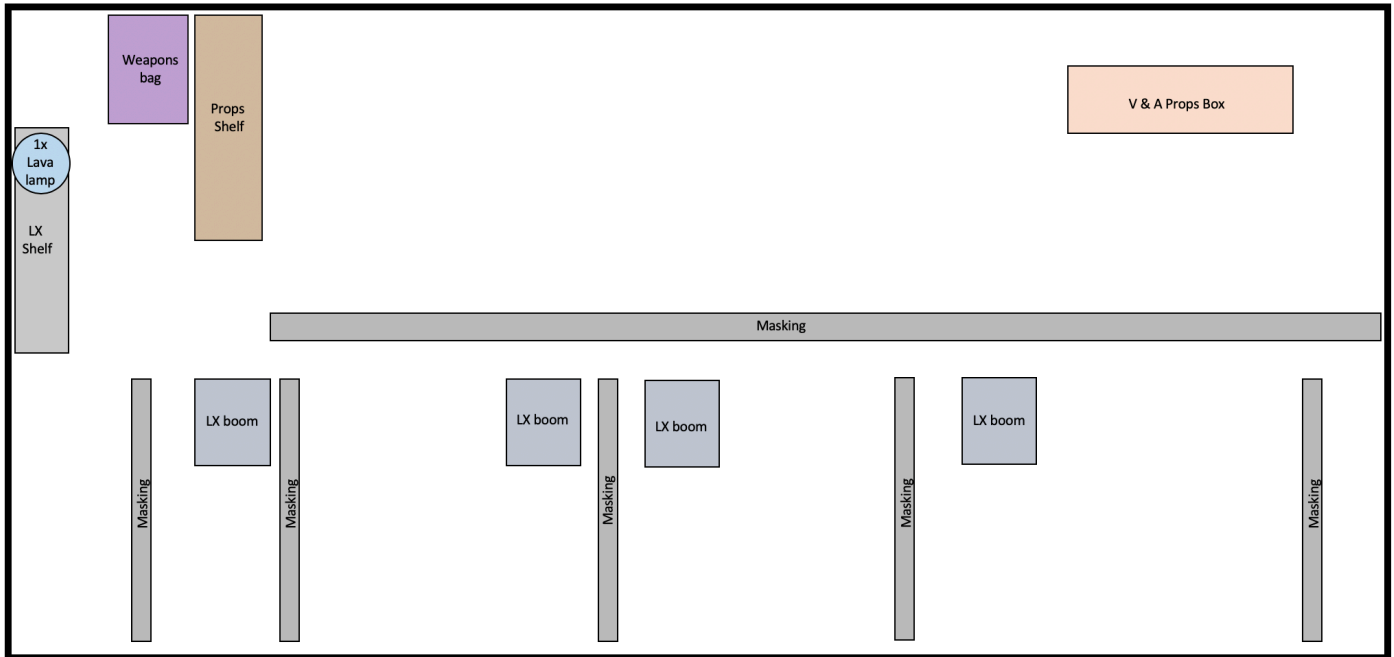

SETTING LIST

V4 - SL ASM

Summer Opera double bill | 2019

| AMINTA E FILLIDE - SR Props | | | | | | |
|--|--------|--|----|----|----|----|
| SR Setting List | Where | | D1 | D2 | D3 | D4 |
| Dinner table: <ul style="list-style-type: none"> • Table • 2x wine glasses • 2x sets of knives and forks • 2x napkins • vase • 2x menus • 2x large plates • salt and pepper • tea light • tablecloth | DSR |  | | | | |
| 1x Saucepan | MSR | | | | | |
| 1x Tea spoon | MSR | | | | | |
| 1x Pacman | USR | | | | | |
| 1x Chains of love | USR | | | | | |
| 1x Lion wip | USR | | | | | |
| 1x Red balloon | MSR | Blown up | | | | |
| 1x pin | ON ASM | | | | | |
| 1x toy rifle | DSR | | | | | |
| 1x Umbrella | DSR | | | | | |
| 1x half full plastic pints | USR | | | | | |
| 1x Philip the seahorse | DSR | | | | | |
| 3x football scarfs | USR | | | | | |

SETTING LIST

V4 - SL ASM

Summer Opera double bill | 2019

USL

USL PRE- ACT 2

DSL

| VENUS & ADONIS - SL Props | | | | | | |
|--|-------|--|----|----|----|----|
| SL Setting List | Where | | D1 | D2 | D3 | D4 |
| 2x beers | USL | Half full w/ water Pre-opned | | | | |
| 1x black suitcase | DSL | | | | | |
| 1x black croc bag | DSL | | | | | |
| 5x bangsticks | MSL | | | | | |
| 1x grappling hook | MSL | | | | | |
| 1x Crossbow w/ touch | MSL | Check settings - solid light setting required | | | | |
| 1x laptop | DSL | | | | | |
| 1x tablet | DSL | | | | | |
| 2x Travel brochures | DSL | | | | | |
| 5x nightclub flyers | DSL | | | | | |
| 1x box of lingerie w/ 2x items / 1x delivery note | DSL | | | | | |
| 2x jewellery boxes | USL | | | | | |

SETTING LIST

V4 - SL ASM

Summer Opera double bill | 2019

| | | | | | |
|-----------------------------|-------------|--|--|--|--|
| Venus outfit | USL | | | | |
| Venis shoes | USL | | | | |
| Screen | USL | | | | |
| Makeup bag | USL | | | | |
| Black tote bag | USL | | | | |
| High stool w/ microphone | DSL OS WING | | | | |