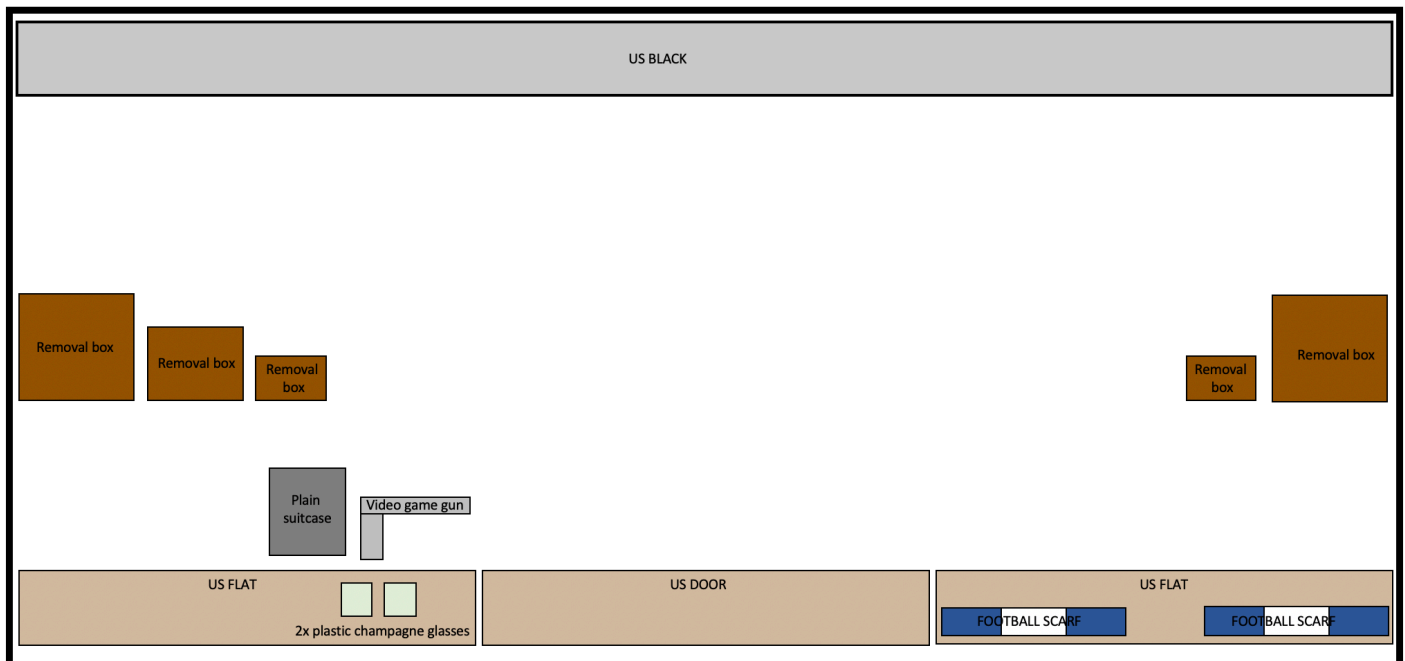

SR

US PRE-ACT 1

SL

| AMINTA E FILLIDE - US Set List | | | | | | |
|--|-------|------------------------|----|----|----|----|
| US Setting List | Where | | D1 | D2 | D3 | D4 |
| 2x football scarfs | USC | Set on back of US flat | | | | |
| 1x big cardboard box w/ dressing gown / poster | USL | | | | | |